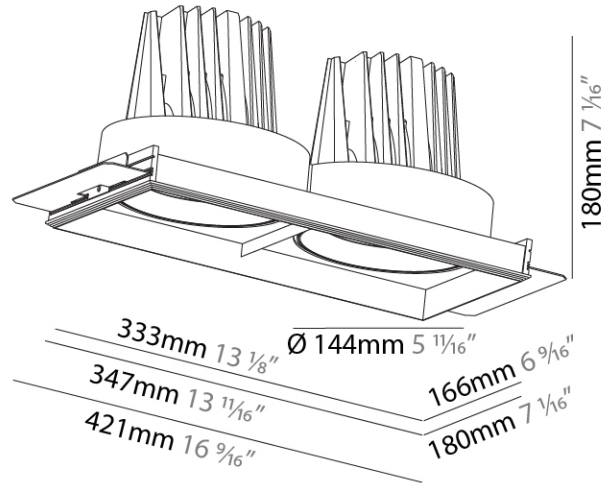

ELECTRICAL

Lamp Type: LED (Zhaga Standard)
Input Wattage (W): 46.3
Total Output Wattage (W): 42
Dimming: Tri-Mode (Non-Dimming and Phase Dimming (120Vac only) and 0-10V Dimming)
Driver Included: Yes
Driver Location: Recessed Housing
Driver Type: Constant Current - Universal
Driver Class: Class 2
Housing: See components
Input Voltage (V): 120 - 277
Constant Current (MA): 700

LED

Number of LEDs: 2
Color Temperature (°K): 2700 / 3000 / 3500 / 4000
Max. Delivered Lumen (lm): 2870 / 2980 / 3136 / 3200
Nominal Lumen (lm): 3330lm
CRI: >90 CRI
Lamp Life (hrs): 50000
Upon Request: Special Color Temperature RGB-W Tunable White Special LED

OPTICAL

Reflector²: 8
Adjustability: Rotational 355°; Tilt 30°
Upon Request: Special Beam Angles

RATINGS AND CERTIFICATIONS

Available for international specifications by adding "INT" at the end of the existing Model #. For assistance on 'custom' specifications, contact zteam@zaneen.com. In a constant effort to supply the best product, we reserve the right to change specifications or materials without notice. The most recent specification sheets are found at zaneen.com

IP rating: IP44