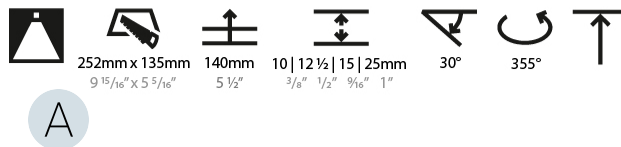

ELECTRICAL

Lamp Type: LED (Zhaga Standard)
Input Wattage (W): 26.4 / 33
Total Output Wattage (W): 24.2 / 29.5
Dimming: Tri-Mode (Non-Dimming and Phase Dimming (120Vac only) and 0-10V Dimming)
Driver Included: No
Driver Location: Recessed Housing
Driver Type: Constant Current - Universal
Driver Class: Class 2
Housing: See components
Input Voltage (V): 120 - 277
Constant Current (MA): 350

LED

Number of LEDs: 2
Color Temperature (°K): 2700 / 3000 / 3500 / 4000
Max. Delivered Lumen (lm): 1670 / 1860 / 2009 / 2050
CRI: >90 CRI
Lamp Life (hrs): 50000
Upon Request: Special Color Temperature RGB-W Tunable White Special LED

OPTICAL

Reflector: 8
Adjustability: Rotational 355°; Tilt 30°
Upon Request: Special Beam Angles

RATINGS AND CERTIFICATIONS

Zaneen Group Inc. © 2024, T 1800-388-3382, F 416-247-9319, www.zaneen.com
Certified By: Certified for North American Standards
Available for international specifications by adding "INT" at the end of the existing Model #. For assistance on 'custom' specifications, contact zteam@zaneen.com.
IP Rating: IP44
If a conflict occurs to supply the best product, we reserve the right to change specifications or materials without notice. The most recent specification sheets are found at zaneen.com