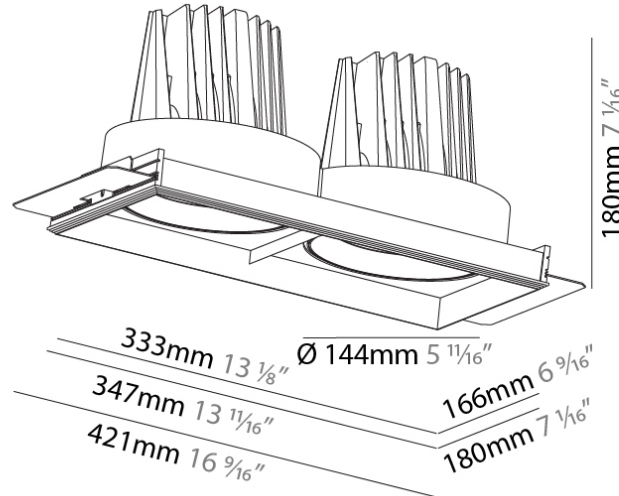

RATINGS AND CERTIFICATIONS

3382, F 416-247-9319, www.zaneen.com
Certified by Intertek for North American standards. At the end of the existing Model #. For assistance on 'custom' specifications, contact zteam@zaneen.com.
In a constant effort to supply the best product, we reserve the right to change specifications or materials without notice. The most recent specification sheets are found at zaneen.com
IP rating: IP20