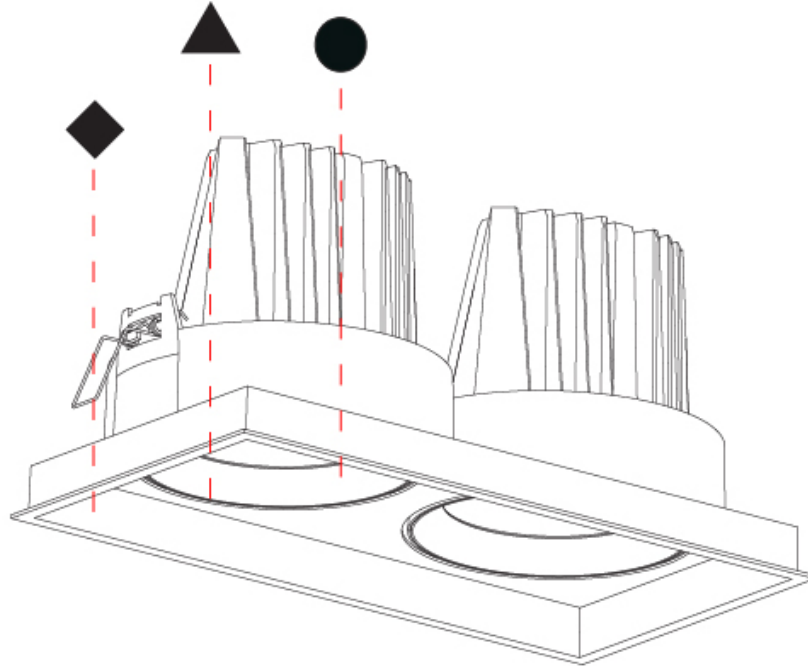

MECHANIQ SQUARE COMFORT DOUBLE RECESSED

A35097-

For Color / Finish Chart & Symbology see Appendix or product page downloadable area.

Color Temperature	27K	30K	35K	40K	°K
	2700K	3000K	3500K	4000K	

ORDER-EXAMPLE: °K ◆ ▲ ●
L3XXXX- 30K 02 02 02
300K Black Black Black