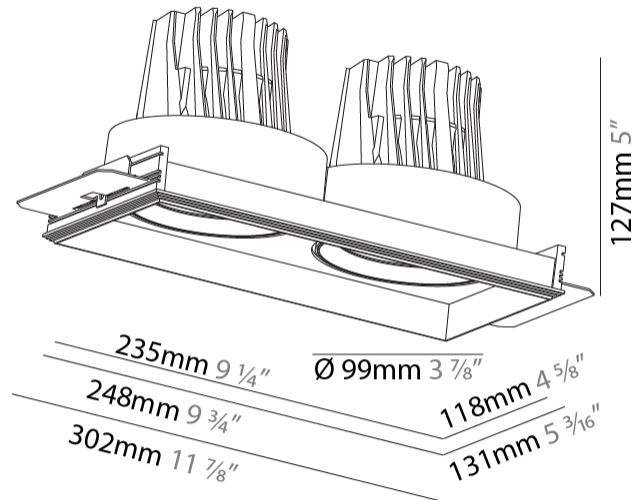

ELECTRICAL

Lamp Type: LED (Zhaga Standard)
Input Wattage (W): 26.4 / 33
Total Output Wattage (W): 24.2 / 29.5
Dimming: Tri-Mode (Non-Dimming and Phase Dimming (120Vac only) and 0-10V Dimming)
Driver Included: No
Driver Location: Recessed Housing
Driver Type: Constant Current - Universal
Driver Class: Class 2
Housing: See components
Input Voltage (V): 120 - 277
Constant Current (MA): 350

LED

Number of LEDs: 2
Color Temperature (°K): 2700 / 3000 / 3500 / 4000
Max. Delivered Lumen (lm): 1670 / 1860 / 2009 / 2050
CRI: >90 CRI
Lamp Life (hrs): 50000
Upon Request: Special Color Temperature RGB-W Tunable White Special LED

OPTICAL

Reflector: 8
Adjustability: Rotational 355°; Tilt 30°
Upon Request: Special Beam Angles

RATINGS AND CERTIFICATIONS

Zaneen Group Inc. © 2024, T 1800-388-3382, F 416-247-9319, www.zaneen.com
Certified By: Certified for North American Standards
Available for international specifications by adding "INT" at the end of the existing Model #. For assistance on 'custom' specifications, contact zteam@zaneen.com.
IP Rating: IP44
If a conflict occurs to supply the best product, we reserve the right to change specifications or materials without notice. The most recent specification sheets are found at zaneen.com