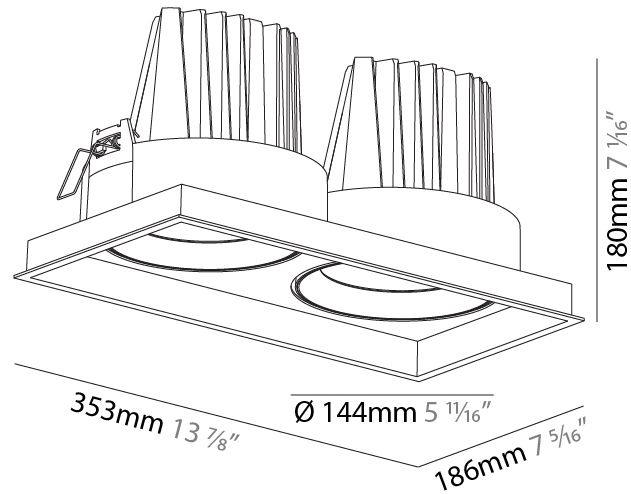

PHYSICAL

Shape: Rectangle
Length (mm): 353
Length (in): 13 7/8
Width (mm): 186
Width (in): 7 5/16
Height (mm): 180
Height (in): 7 1/16
Ceiling Thickness (mm): 10 / 12.5 / 15
Ceiling Thickness (in): 3/8 or 1/2 or 9/16
Min. Recessing Depth (mm): 200
Min. Recessing Depth (in): 7 7/8
Light Distribution: Adjustable / Downlight
Weight (kg): 3.671
Weight (lbs): 8.093
Installation Requirement: Requires 2 Housings - See Components
Fixture Finish: SSR / BKV / CWI / CRY / HAB / UFT / ITA / RUA / FTG / MYG / LOD / PUS / FRO / FUP / KIA / POP / BLS / SPG / MEY / GOH / GUM / CHC / COM / ABZ / JAG / OBR / MOS / ROR
Fixture Material: Aluminum Die Cast
Cut-out Measurements: 342mm / 13 7/16" x 175mm / 6 7/8"

ELECTRICAL

Lamp Type: LED (Zhaga Standard)
Total Output Wattage (W): 21
Dimming: Tri-Mode (Non-Dimming and Phase Dimming (120Vac only) and 0-10V Dimming)
Driver Location: Recessed Housing
Driver Type: Constant Current - Universal
Housing: See components
Input Voltage (V): 120 - 277
Constant Current (MA): 700

LED

Number of LEDs: 2
Color Temperature (°K): 2700 / 3000 / 3500 / 4000
Max. Delivered Lumen (lm): 2870 / 2980 / 3136 / 3200
CRI: >90 CRI
Lamp Life (hrs): 50000

OPTICAL

Reflector°: 8
Adjustability: Rotational 355°; Tilt 30°

RATINGS AND CERTIFICATIONS

Certified By: Certified for North American Standards
IP rating: IP20