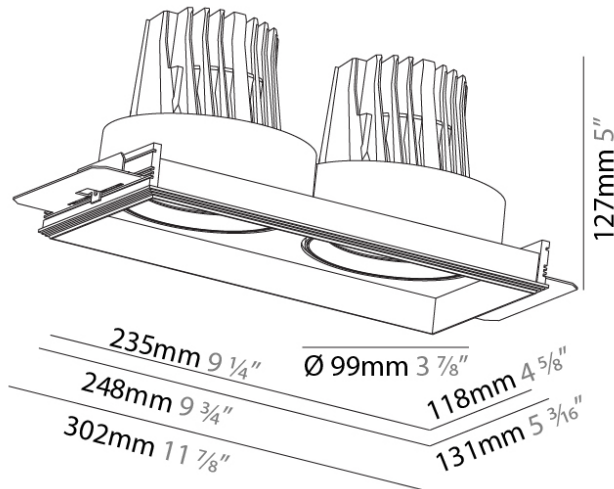

RATINGS AND CERTIFICATIONS

Available for international specifications by adding 'INTL' at the end of the existing Model #. For assistance on 'custom' specifications, contact zteam@zaneen.com. In a constant effort to supply the best product, we reserve the right to change specifications or materials without notice. The most recent specification sheets are found at zaneen.com
IP rating: IP44