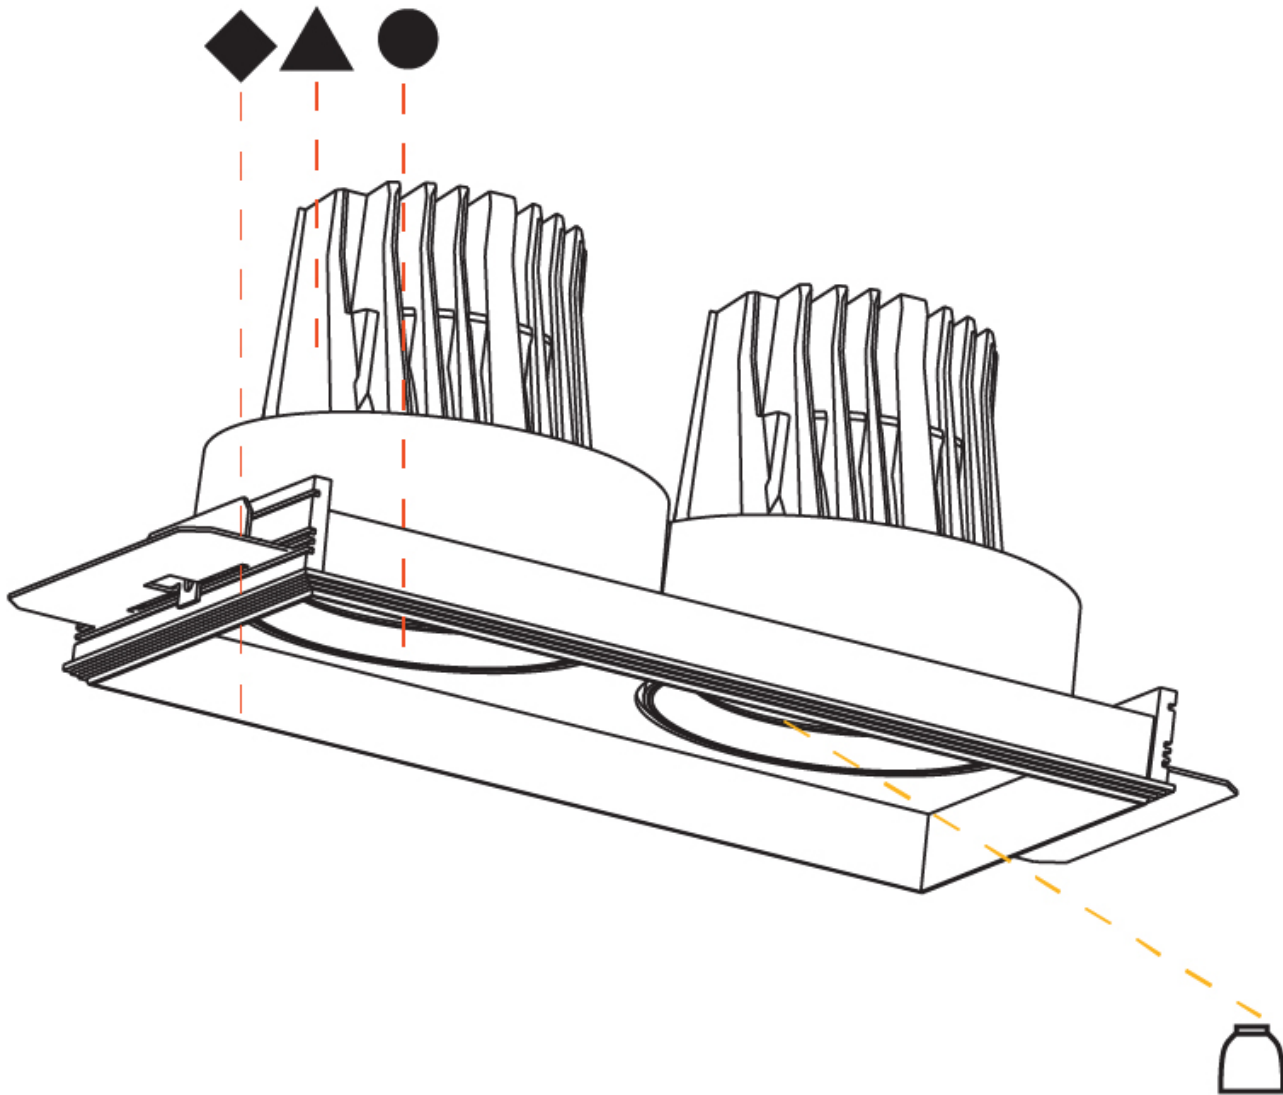

MECHANIQ SQUARE COMFORT DOUBLE TRIMLESS

A35028-

PROJECT	_____
TYPE	_____
SPECIFIER	_____
QUANTITY	_____
DATE	_____

A