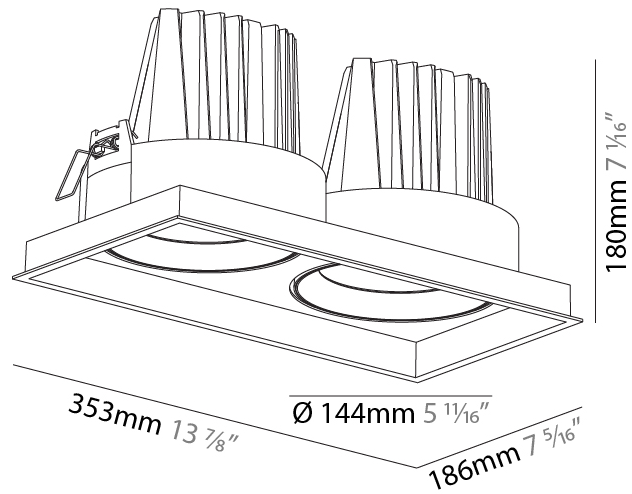

PHYSICAL

Shape: Rectangle
Length (mm): 353
Length (in): 13 7/8
Width (mm): 186
Width (in): 7 5/16
Height (mm): 180
Height (in): 7 1/16
Ceiling Thickness (mm): 10 / 12.5 / 15
Ceiling Thickness (in): 3/8 or 1/2 or 9/16
Min. Recessing Depth (mm): 200
Min. Recessing Depth (in): 7 7/8
Light Distribution: Adjustable / Downlight
Weight (kg): 3.671
Weight (lbs): 8.093
Installation Requirement: Requires 2 Housings - See Components
Fixture Finish: SSR / BKV / CWI / CRY / HAB / UFT / ITA / RUA / FTG / MYG / LOD / PUS / FRO / FUP / KIA / POP / BLS / SPG / MEY / GOH / GUM / CHC / COM / ABZ / JAG / OBR / MOS / ROR
Fixture Material: Aluminum Die Cast
Cut-out Measurements: 342mm / 13 7/16" x 175mm / 6 7/8"

ELECTRICAL

Lamp Type: LED (Zhaga Standard)
Total Output Wattage (W): 83.8
Dimming: Tri-Mode (Non-Dimming and Phase Dimming (120Vac only) and 0-10V Dimming)
Driver Included: No
Driver Location: Recessed Housing
Driver Type: Constant Current - Universal
Housing: See components
Input Voltage (V): 120 - 277
Constant Current (MA): 1050

LED

Number of LEDs: 2
Color Temperature (°K): 2700 / 3000 / 3500 / 4000
Max. Delivered Lumen (lm): 8070 / 8260 / 8673 / 8850
CRI: >90 CRI
Lamp Life (hrs): 50000

OPTICAL

Reflector: 12 / 24 / 40

RATINGS AND CERTIFICATIONS

Certified By: Certified for North American Standards
IP rating: IP20