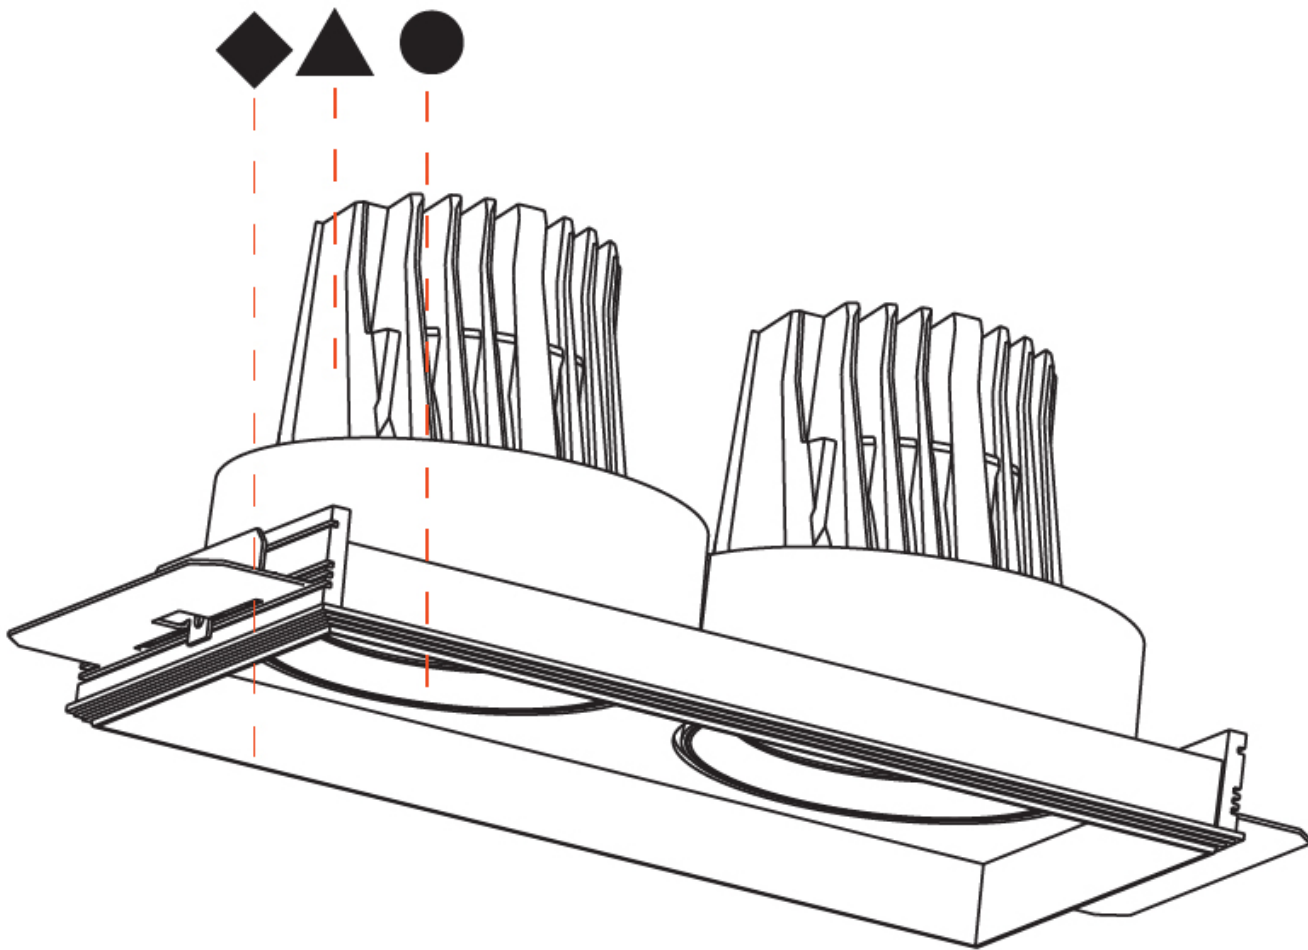

MECHANIQ SQUARE COMFORT DOUBLE TRIMLESS

A35025-

PROJECT	_____
TYPE	_____
SPECIFIER	_____
QUANTITY	_____
DATE	_____

A