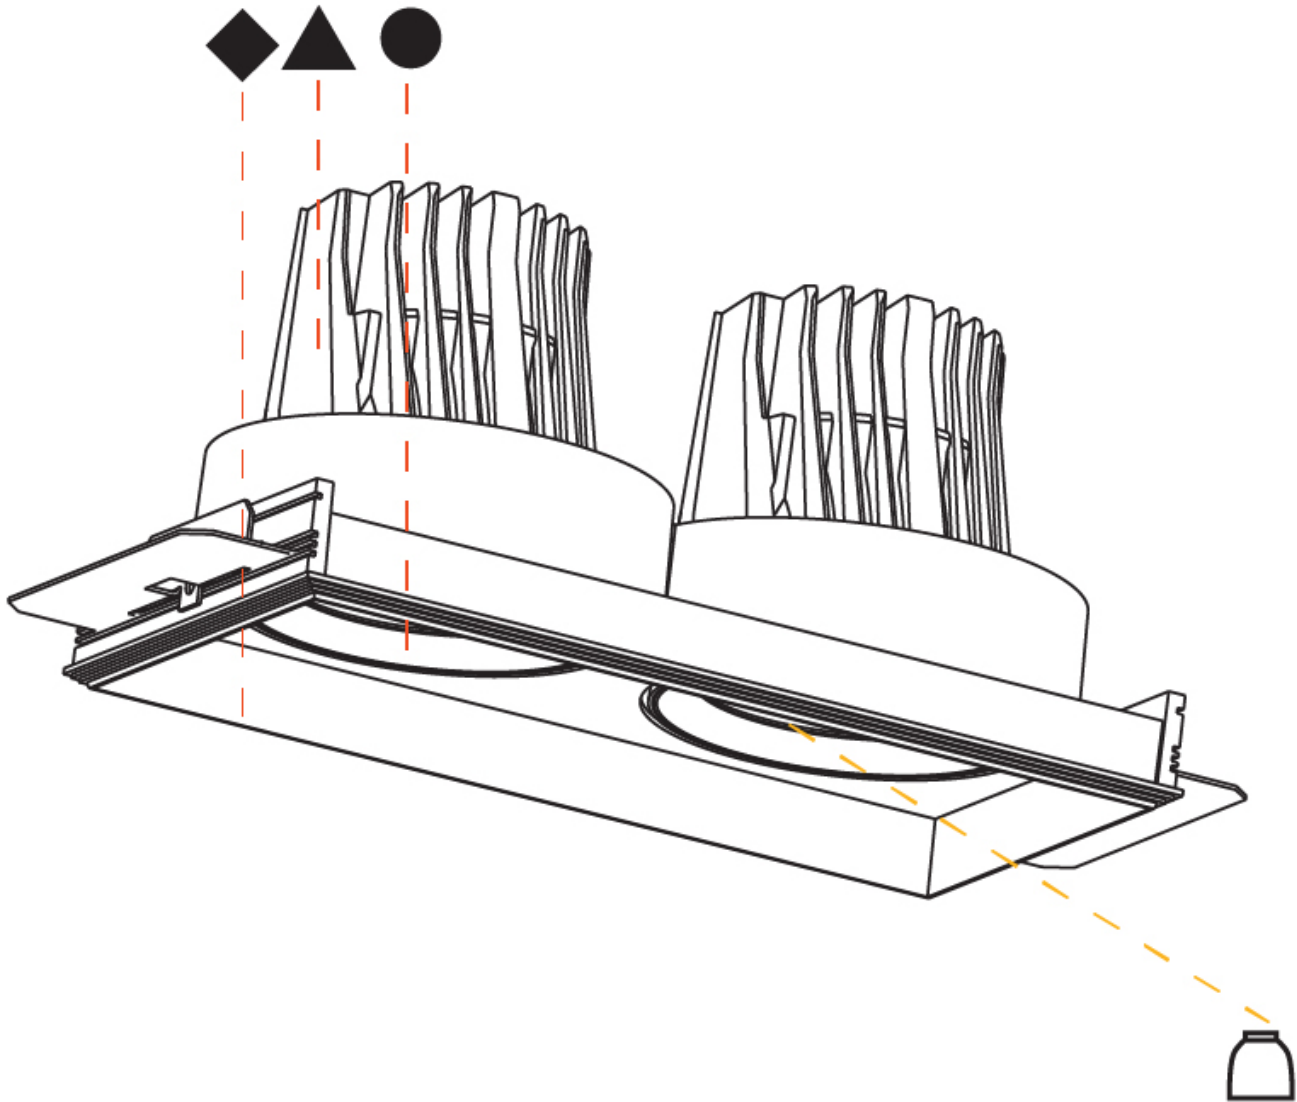

MECHANIQ SQUARE COMFORT DOUBLE TRIMLESS

A35031-

PROJECT	_____
TYPE	_____
SPECIFIER	_____
QUANTITY	_____
DATE	_____

A